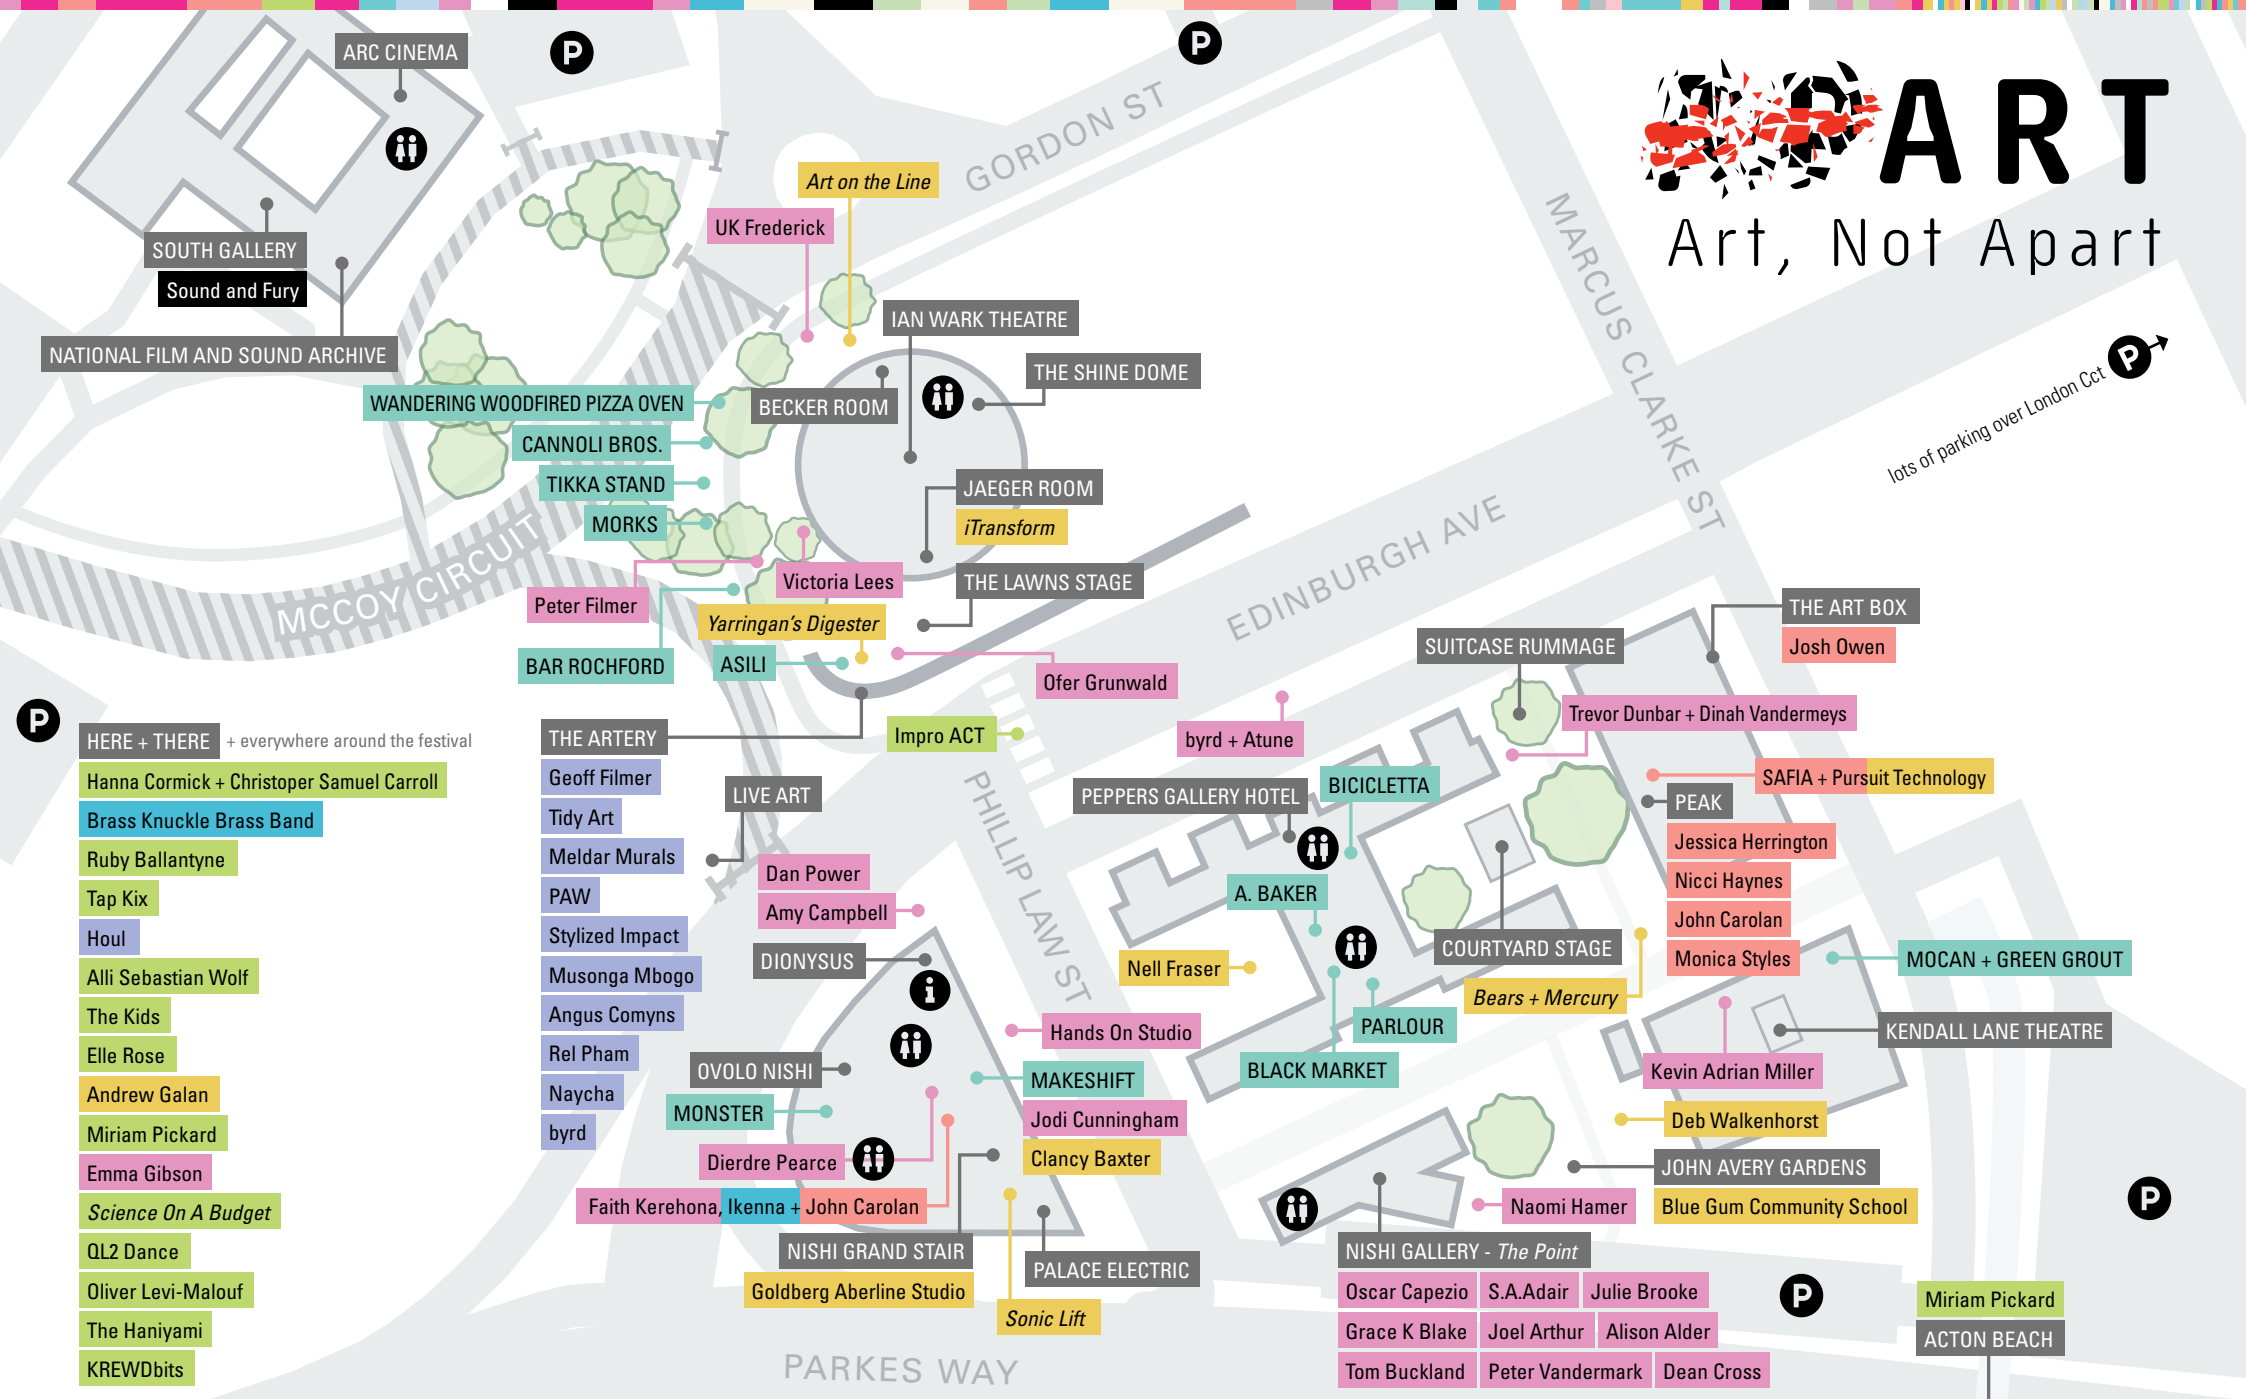

ART

Art, Not Apart

- P** **HERE + THERE** + everywhere around the festival
- Hanna Cormick + Christoper Samuel Carroll
 - Brass Knuckle Brass Band
 - Ruby Ballantyne
 - Tap Kix
 - Houl
 - Alli Sebastian Wolf
 - The Kids
 - Elle Rose
 - Andrew Galan
 - Miriam Pickard
 - Emma Gibson
 - Science On A Budget
 - QL2 Dance
 - Oliver Levi-Malouf
 - The Haniyami
 - KREWDbits